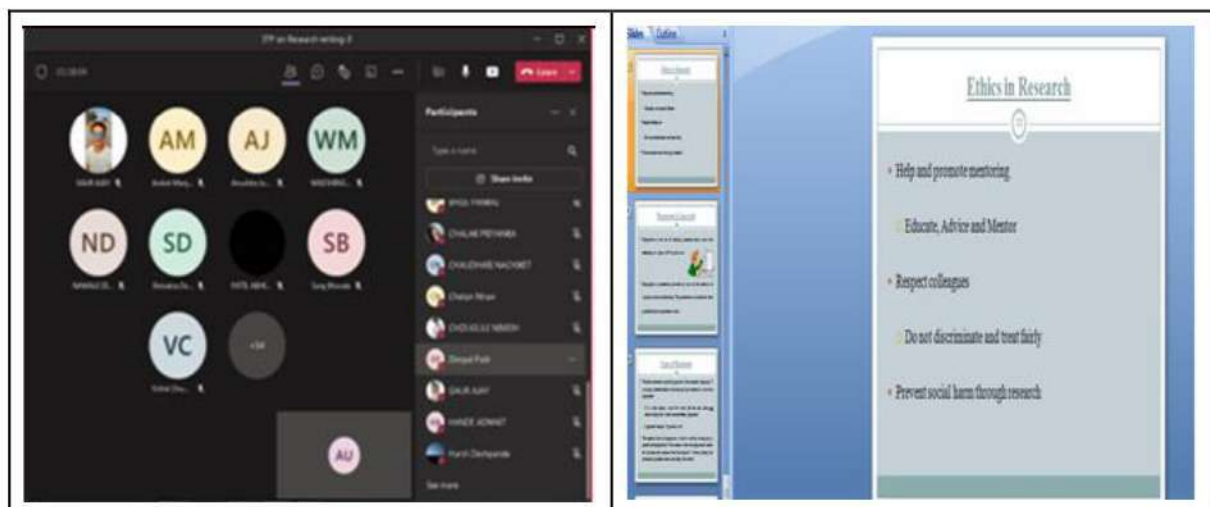

Academic Year 2021-22

Date:14/01/2022

Name of Activity: STP

Title: Research methodology: Research-Why and How?

No. of students attended: 27

Name of Speaker: Mrs Ashwini Utture

Photos:

STP- Research methodology: Research-Why and How?-14/01/2022