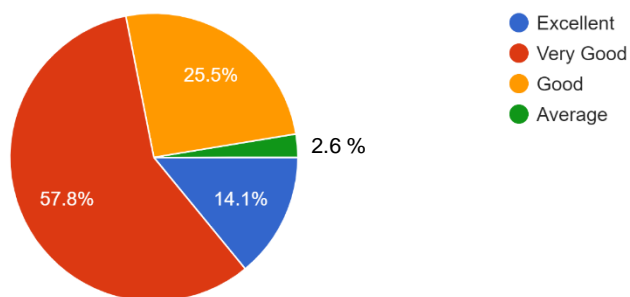

6) Overall ambience of the Institute is conducting for effective learning

192 responses