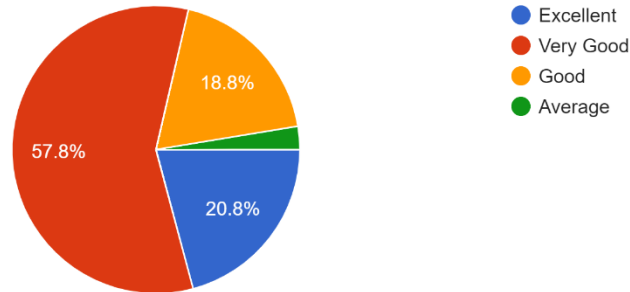

Sinhgad Technical Education Society RMD SINHGAD TECHNICAL INSTITUTES CAMPUS

(Approved by AICTE & Affiliated to Savitribai Phule Pune University, Pune)

Office No. 111/1, Wadia, Pune Mumbai Bypass Highway, Pune - 411 058

Sinhgad

7) Institute responds timely to your grievances to your satisfaction

192 responses

ad.edu