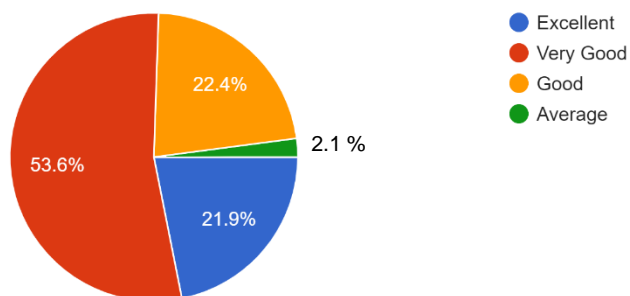

**1.4.1 Alumni Feedback Response on the Academic Performance and Ambience of the Institution**

1) Are internal examinations like unit test, prelim examinations. mock are conducted in time?

192 responses

2) Results of internal examinations are displayed and inform to you in time?

192 responses

3) Are weak and fast learners students are identified and efforts are taken for improvement through remedial classes and other activities to improve the performance?