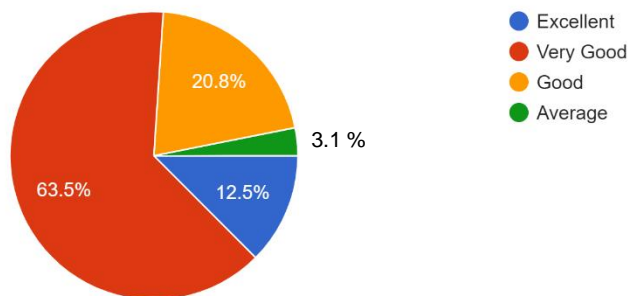

4) Are TG meetings are conducted as per the schedule and discussion regarding the performance is done by the teacher guardian?

192 responses