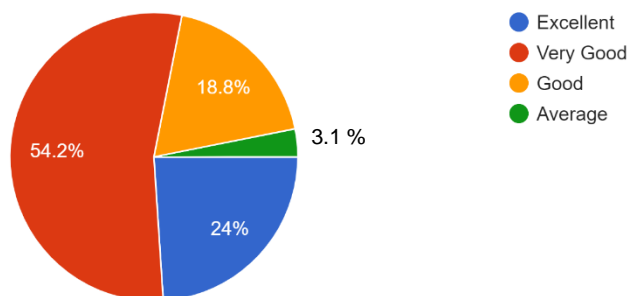

3) Are weak and fast learners students are identified and efforts are taken for improvement through remedial classes and other activities to improve the performance?

192 responses