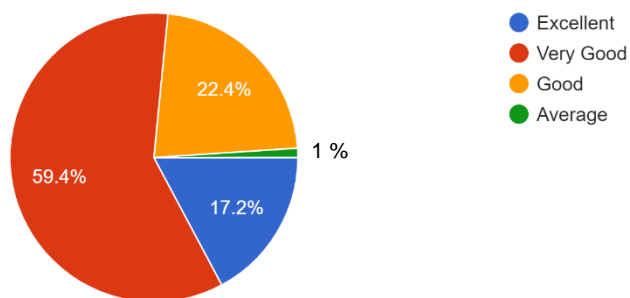

5) Are the toppers and rankers are felicitated for their performance?

192 responses