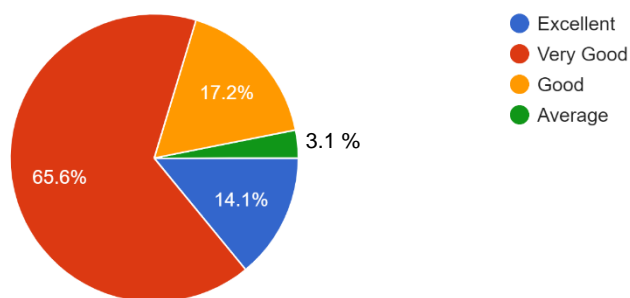

**1.4.1 Alumni Feedback Response on the Academic Performance and Ambience of the Institution**

1) Are internal examinations like unit test, prelim examinations. mock are conducted in time?

192 responses

2) Results of internal examinations are displayed and inform to you in time?

192 responses

3) Are weak and fast learners students are identified and efforts are taken for improvement through remedial classes and other activities to improve the performance?