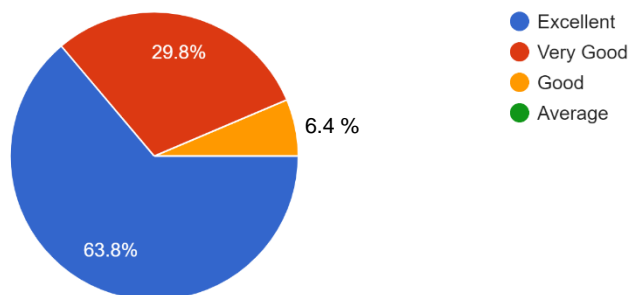

1.4.1 Teacher Feedback Response on the Academic Performance and Ambience of the Institution

1) Are internal examinations like unit test, prelim examinations. mock are conducted in time?

94 responses

2) Results of internal examinations are displayed and inform to you in time?

94 responses

3) Are weak and fast learners students are identified and efforts are taken for improvement through remedial classes and other activities to improve the performance?

94 responses

Sinhgad Institutes