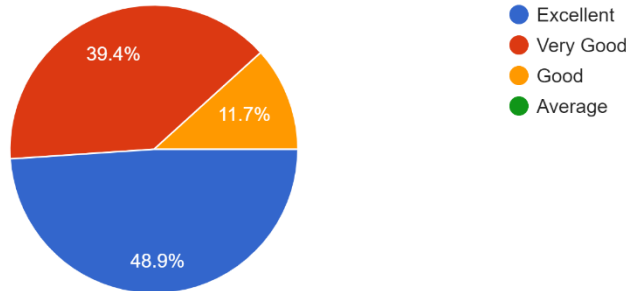

Sinhgad Institutes

Sinhgad Technical Education Society RMD SINHGAD TECHNICAL INSTITUTES CAMPUS

(Approved by AICTE & Affiliated to Savitribai Phule Pune University, Pune)

Off.: S. No. 111/1, Warje, Pune-Mumbai Bypass Highway, Pune – 411 058.

Phone: 020-29996622/33 E-mail: principal.rmdssoe@sinhgad.edu Website: <http://www.rmdstic.sinhgad.edu>

10) Institute responds timely to your grievances to your satisfaction

94 responses