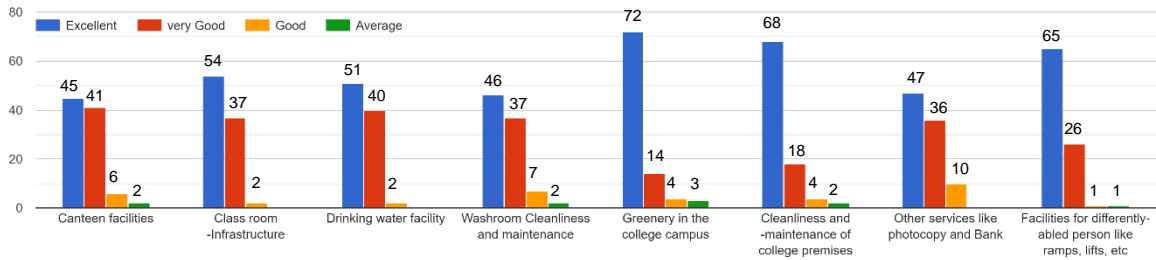

11) Amenities and Assistance provided at the college Sports ground

12) Are you satisfied with the equipment, amenities, and assistance available and provided for your practice and training sessions for these activities?

94 responses