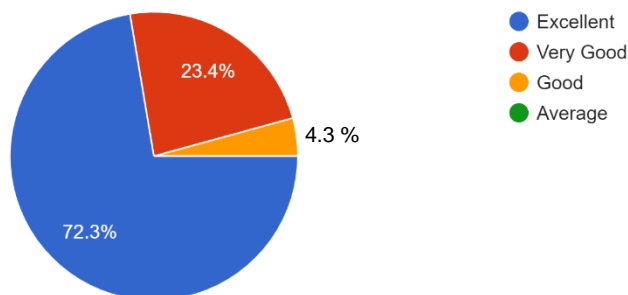

1.4.1 Teacher Feedback Response on the Academic Performance and Ambience of the Institution

1) Are internal examinations like unit test, prelim examinations. mock are conducted in time?

94 responses

2) Results of internal examinations are displayed and inform to you in time?

94 responses

3) Are weak and fast learners students are identified and efforts are taken for improvement through remedial classes and other activities to improve the performance?

94 responses

Sinhgad Institutes