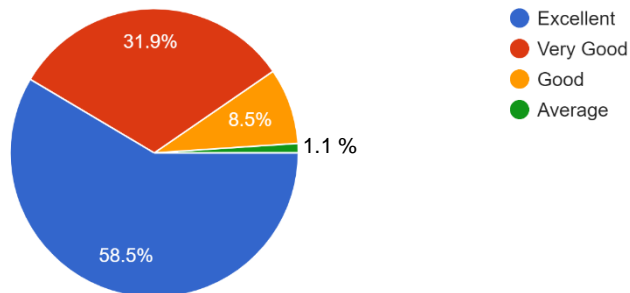

Sinhgad Institutes

Sinhgad Technical Education Society

RMD SINHGAD TECHNICAL INSTITUTES CAMPUS

(Approved by AICTE & Affiliated to Savitribai Phule Pune University, Pune)

Off.: S. No. 111/1, Warje, Pune-Mumbai Bypass Highway, Pune – 411 058.

Phone: 020-29996622/33 E-mail: principal.rmdssoe@sinhgad.edu Website: <http://www.rmdstic.sinhgad.edu>

4) Are TG meetings are conducted as per the schedule and discussion regarding the performance is done by the teacher guardian?

94 responses