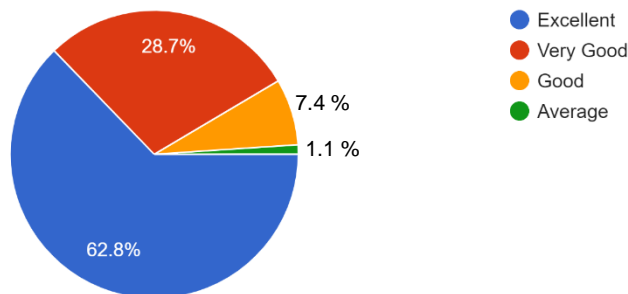

1.4.1 Teacher Feedback Response on the Academic Performance and Ambience of the Institution

1) Are internal examinations like unit test, prelim examinations. mock are conducted in time?

94 responses

2) Results of internal examinations are displayed and inform to you in time?

94 responses

3) Are weak and fast learners students are identified and efforts are taken for improvement through remedial classes and other activities to improve the performance?

94 responses

Sinhgad Institutes