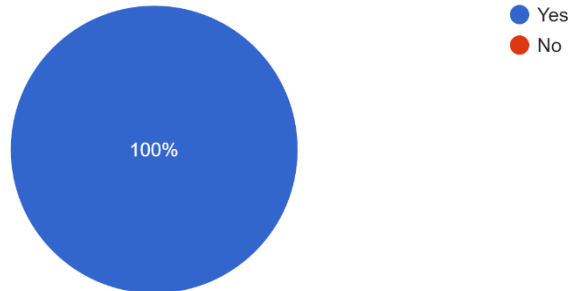

Sinhgad Institutes

Sinhgad Technical Education Society

RMD SINHGAD TECHNICAL INSTITUTES CAMPUS

(Approved by AICTE & Affiliated to Savitribai Phule Pune University, Pune)

Off.: S. No. 111/1, Warje, Pune-Mumbai Bypass Highway, Pune – 411 058.

Phone: 020-29996622/33 E-mail: principal.rmdssoe@sinhgad.edu Website: <http://www.rmdstic.sinhgad.edu>

7) Is Atmosphere of the Institute conducive to bring out best from industry .

12 responses