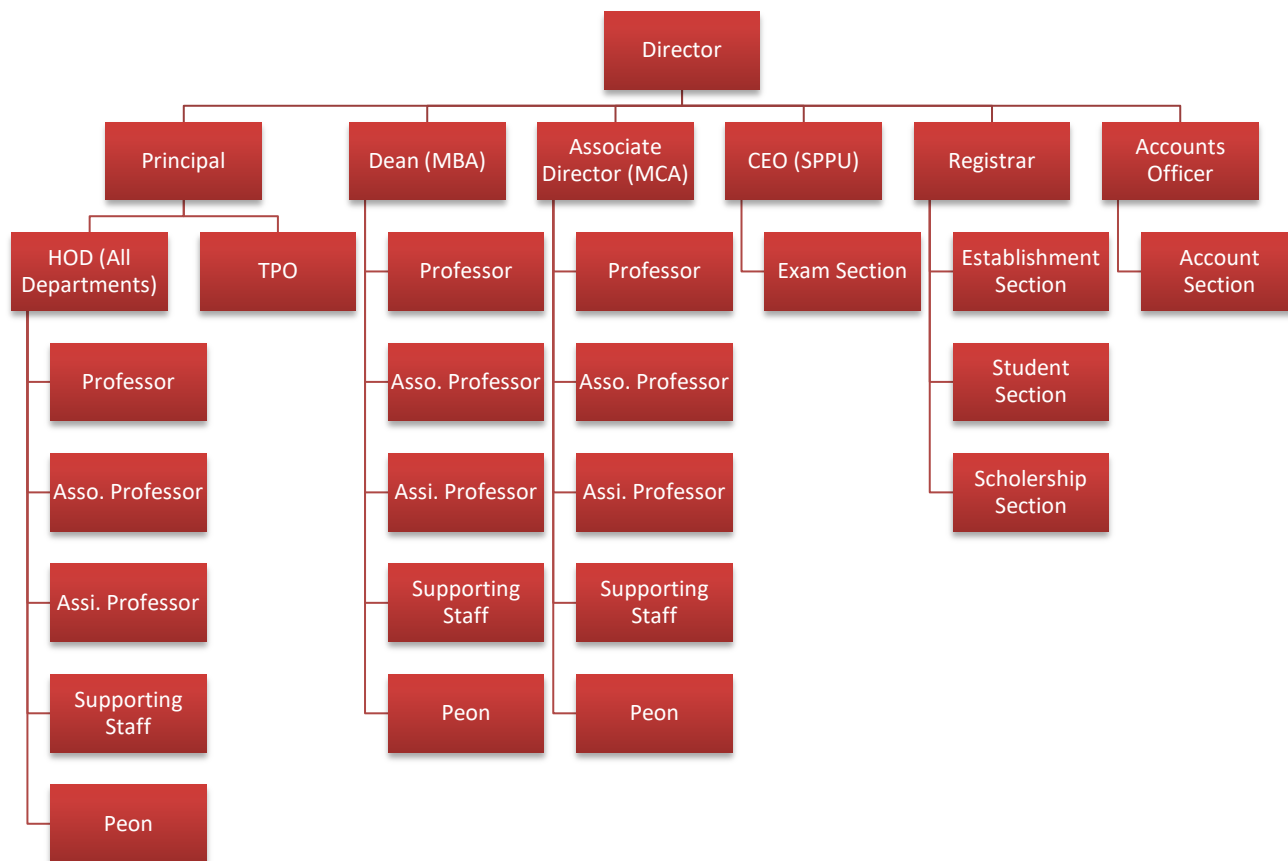

10.9 Organisational Chart:

10.10 Student feedback Mechanism on Institutional Governance / faculty performance:

Available

10.11 Grievance Redressal Mechanism for faculty, staff and students :

Available

10.12 Department wise students Data:

Name of The Department			Year wise Sanctioned Intake and Admissions									
Course	Level	1st Year of approval by the council	2013-14		2014-15		2015-16		2016-17		2017-18	
			Sanctioned Intake	Actual Admissions	Sanctioned Intake	Actual Admissions	Sanctioned Intake	Actual Admissions	Sanctioned Intake	Actual Admissions	Sanctioned Intake	Actual Admissions
COMPUTER	UG 1ST SHIFT	2011	120	120	120	120	120	120	120	104		
CIVIL		2011	120	120	120	126	120	120	120	20		
IT		2011	60	58	60	53	60	60	60	60		
E & TC		2011	60	58	60	47	60	40	60	35		
MECHANICAL		2011	180	189	180	183	180	182	180	136		
MECHANICAL	UG 2ND SHIFT	2012	120	100	120	100	120	82	120	57		
ME COMPUTER	PG	2012-13	24	24	24	21	24	23	24	11		
ME CIVIL		2013-14	24	24	24	24	24	23	24	19		
ME E & TC(VLSI AND EMBEDDED SYSTEMS)		2012-13	24	24	24	24	24	16	24	4		
ME MECHANICAL (DESIGN)		2012-13	24	24	24	24	24	14	24	1		
MBA		2011-12	240	166	240	118	240	110	180	131		
MCA		2011-12	300	27	300	2	300	23	240	39		

Name of The Department		Cut off marks – General quota			% students passed with distinction			% students passed with First Class			Students Placed			Average Pay package, Rs. /Year			Students opted for Higher Studies		
Course	Level	2014-15	2015-16	2016-17	2014-15	2015-16	2016-17	2014-15	2015-16	2016-17	2014-15	2015-16	2016-17	2014-15	2015-16	2016-17	2014-15	2015-16	2016-17
COMPUTER	UG 1ST SHIFT	65.5	16.51		33.33	47.67		45.09	47.67		16	16		3.15 Lakh	3.5 Lakh		6	2	
CIVIL		65.59	21.12		21.56	18.31		49.01	45.77		2	3		1.8 Lakh	2.00 Lakh		0	0	
IT		55.25	24.44		15.09	20.96		52.83	56.45		6	23		3.07 Lakh	2.75 Lakh		0	0	
E & TC		60.97	30.35		23	46		50	46		11	14		3.36 Lakh	3.25 Lakh		2	0	
MECHANICAL		60.84	22.46		32.14	25.41		60.71	55.8		7	41		4.28 Lakh	5.05 Lakh		7	0	
MECHANICAL	UG 2ND SHIFT	63.22	29.48		NA	19.14		NA	46.8		NA	13		NIL	NIL		NIL	NIL	
ME COMPUTER	PG	1.54	6.96		80.61	47.36		19.35	52.36		0	1		NA	3.35 Lakh		NIL	NIL	
ME CIVIL		0.71	1.79		56.26	16.67		37.5	75		NA	NA		NA	NA		NIL	NIL	
ME E & TC (VLSI & EMB. SYS.)		7.18	0.23		31	48		69	52		0	1		NA	3.15 Lakh		NIL	NIL	
ME MECHANICAL (DESIGN)		2.19	4.38		33.33	30.76		66.66	69.23		0	4		NA	3.05 Lakh		NIL	NIL	
MBA		0.3	1.963		10	7		72	69		111	80		3.38	3.21		NIL	NIL	
MCA		49	30		4.24	11.72		36.96	53.13								NIL	NIL